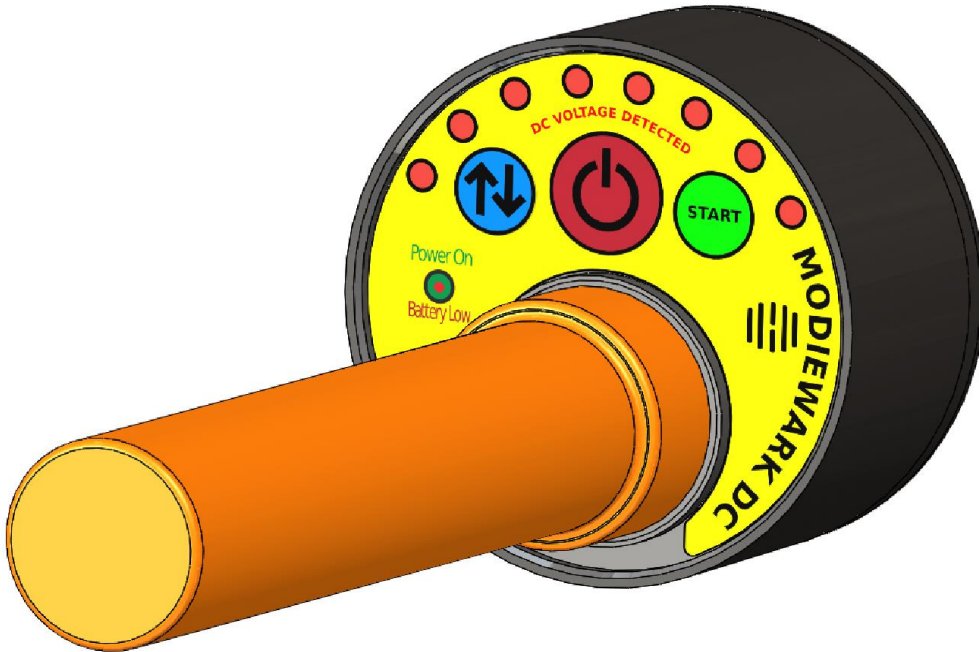

Non-contact voltage testers & Safety products
will now be sold & serviced by

1300 556 601

customerservice@ipd.com.au

DC MODIEWARK NON-CONTACT

Australian Made

Direct Current Non-Contact Voltage Detector. From the makers of the Original Modiewark A/C product Range, Comes the all new D/C Modiewark ,the Modiwark DC is easy to use, by turning the device on and selecting your sensitivity Range you can approach live D/C power sources with confidence! The tester works great on anything with D/C power over 50 volts and used to Identify live power From Trains to Trams, Solar panels, Electric Cars Underground Vehicles, Power Stations. undersea cables.

Non-contact voltage testers & Safety products
will now be sold & serviced by

IT HAS ARRIVED

THE ALL NEW
WORLDS FIRST

MODIEWARK DC

NON CONTACT

VOLTAGE
DETECTOR

GL MCGAVIN PTY.LTD

Australian Manufacturer
Contact